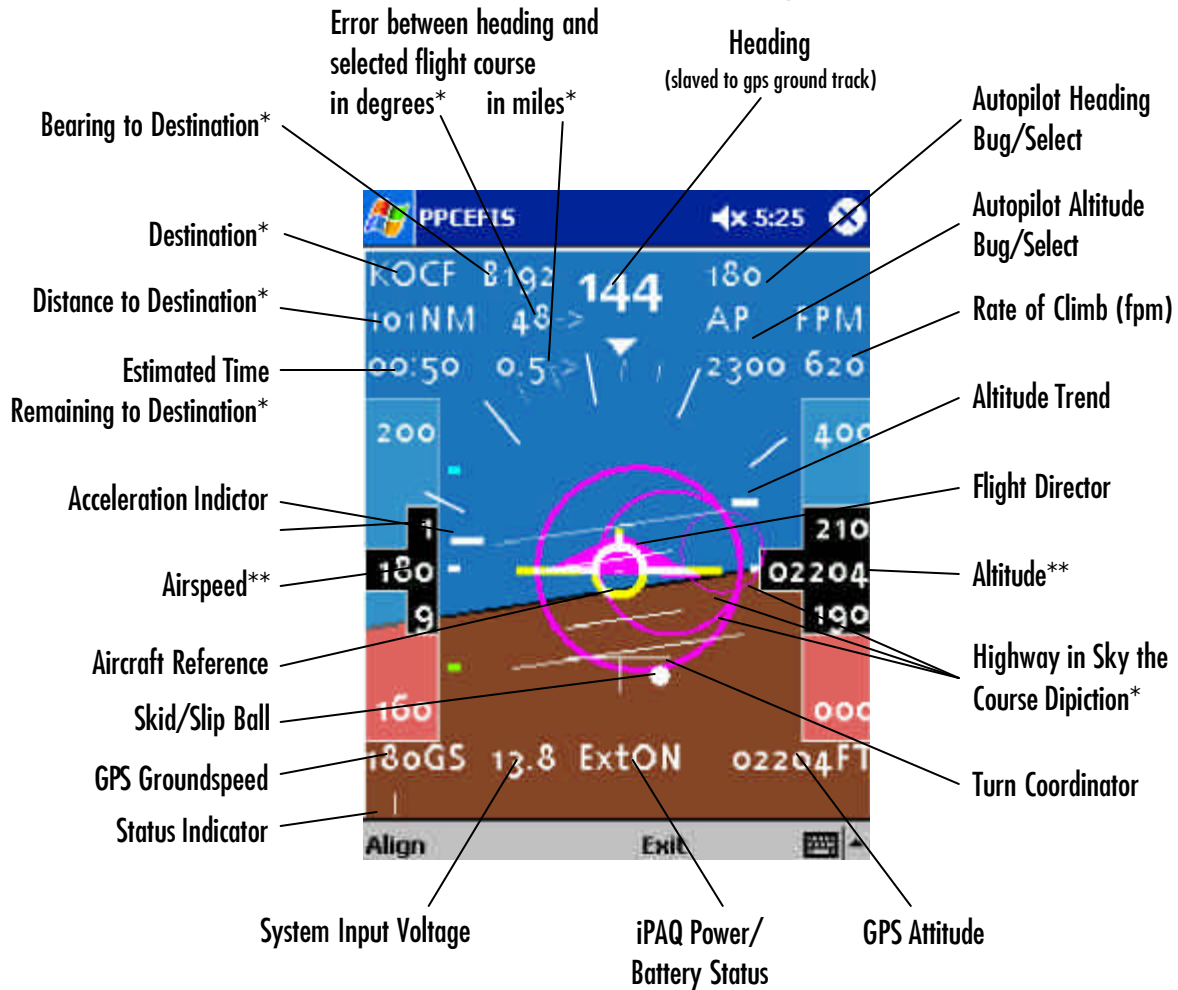

PCEFIS™ by PCFlightSystems™

avionics, flight and engine control systems

COMPLETE ELECTRONIC INSTRUMENT PANEL WITH ELECTRONIC ATTITUDE AND DIRECTIONAL GYROS FOR PocketPC COMPUTERS

- EFIS Flight Attitude Display
- Directional Gyro Display
- Turn Coordinator/Slip Display
- Low Cost, 100% Solid State-No Moving Parts
- High Reliability Electronic Gyros
- Uses Compaq iPAQ PocketPC
- Battery Powered, Portable
- GPS Interface
- Flight Director
- Highway In The Sky

Numerous options are available including the following:

- Complete engine instrumentation system—including transducer interface and display
- Airdata interface to display true airspeed and altitude, and GPS groundspeed/altitude
- Moving Map Display software that runs simultaneously with PCEFIS™
- Weather Depiction option
- 10.4" Multifunction Color Display—1024 x 768 resolution—sunlight readable—1500 NIT
- Multiple iPAQ display options to provide full instrument panel functionality
- Avionics interfaces—including autopilots, radio tuning and full ARINC 429 support
- Audio alert function—terrain, obstacles, gear up warnings
- Head Up Display option
- Custom systems available

PCEFIS™ by PCFlightSystems™

*Requires use of a GPS with a destination waypoint selected.

**Indicated Airspeed and Altitude provided when optional airdata interface is used, otherwise the "tapes" display GPS groundspeed and GPS Altitude when a GPS is connected.

Select/Deselect "HITS" mode by pressing the iPAQ "top hat" switch in the center. When in HITS mode, "top hat" switch controls autopilot target altitude and heading. When not in HITS mode, "top hat" switch is used to control pitch reference "zero" setting. This allows pitch "zero" to be adjusted manually for different aircraft trim conditions.