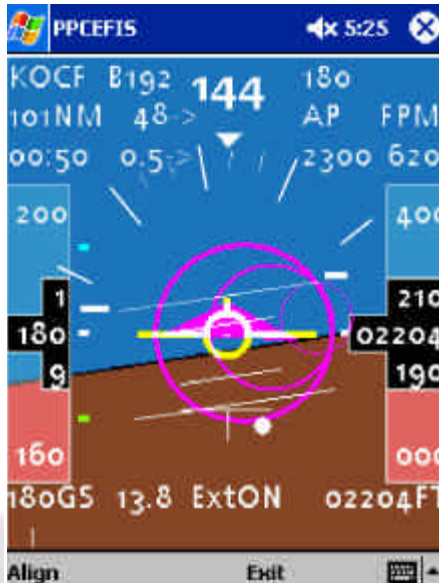

PCEFIS™ by PCFlightSystems™

avionics, flight and engine control systems

COMPLETE ELECTRONIC INSTRUMENT PANEL WITH ELECTRONIC ATTITUDE AND DIRECTIONAL GYROS FOR PocketPC COMPUTERS

- EFIS Flight Attitude Display
- Directional Gyro Display
- Turn Coordinator/Slip Display
- Low Cost, 100% Solid State-No Moving Parts
- High Reliability Electronic Gyros
- Uses Compaq iPAQ PocketPC
- Battery Powered, Portable
- GPS Interface
- Flight Director
- Highway In The Sky

PCEFIS™ is THE AFFORDABLE complete instrument panel in a single PocketPC and has been flight proven in hundreds of different aircraft. You can now have a complete glass cockpit instrument panel for less than \$2,000.

Numerous options are available including the following:

- Complete engine instrumentation system—including transducer interface and display
- Airdata interface to display true airspeed and altitude, and GPS groundspeed/altitude
- Moving Map Display software that runs simultaneously with PCEFIS™
- Weather Depiction option
- 10.4" Multifunction Color Display—1024 x 768 resolution—sunlight readable—1500 NIT
- Multiple iPAQ display options to provide full instrument panel functionality
- Avionics interfaces—including autopilots, radio tuning and full ARINC 429 support
- Audio alert function—terrain, obstacles, gear up warnings
- Head Up Display option
- Custom systems available

Select/Deselect "HITS" mode by pressing the iPAQ "top hat" switch in the center. When in HITS mode, "top hat" switch controls autopilot target altitude and heading. When not in HITS mode, "top hat" switch is used to control pitch reference "zero" setting. This allows pitch "zero" to be adjusted manually for different aircraft trim conditions.